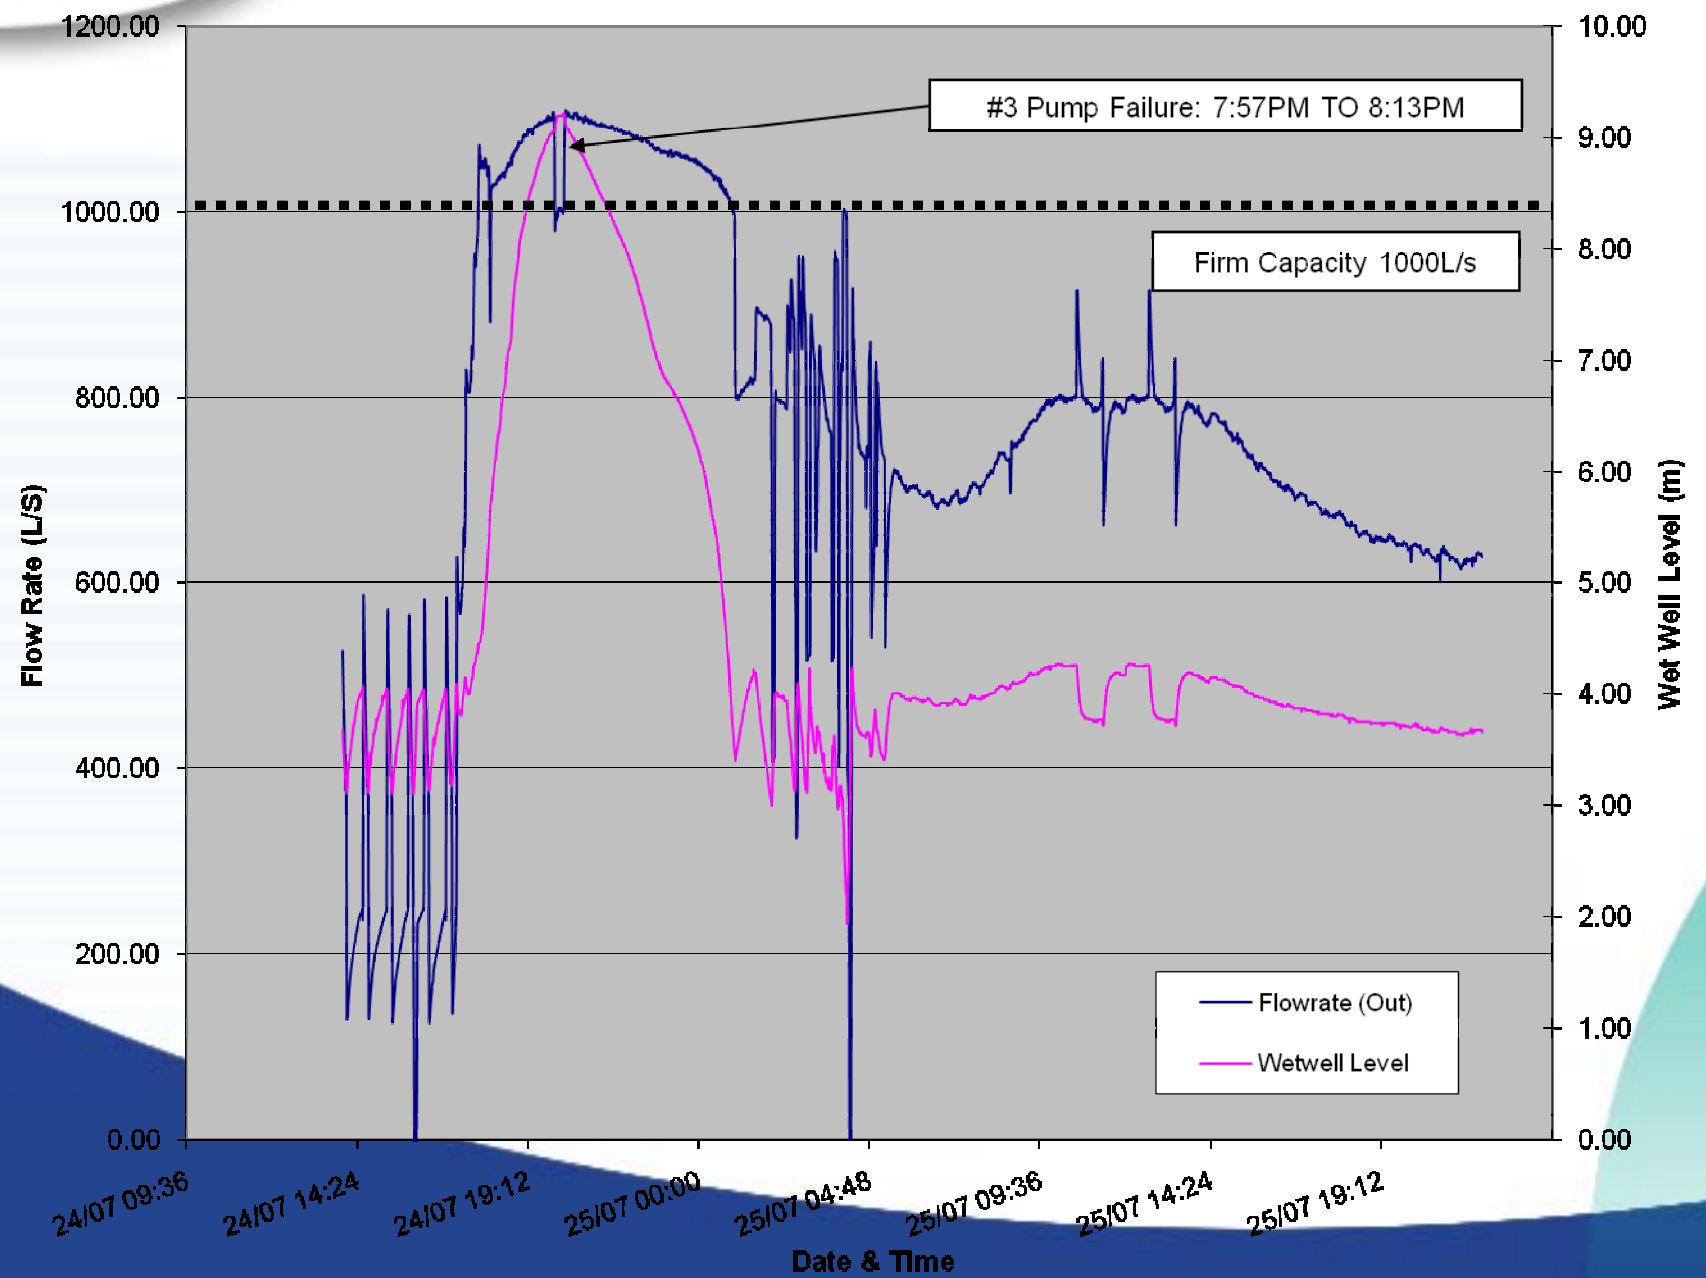

# Hazeldean Sewage Pumping Station